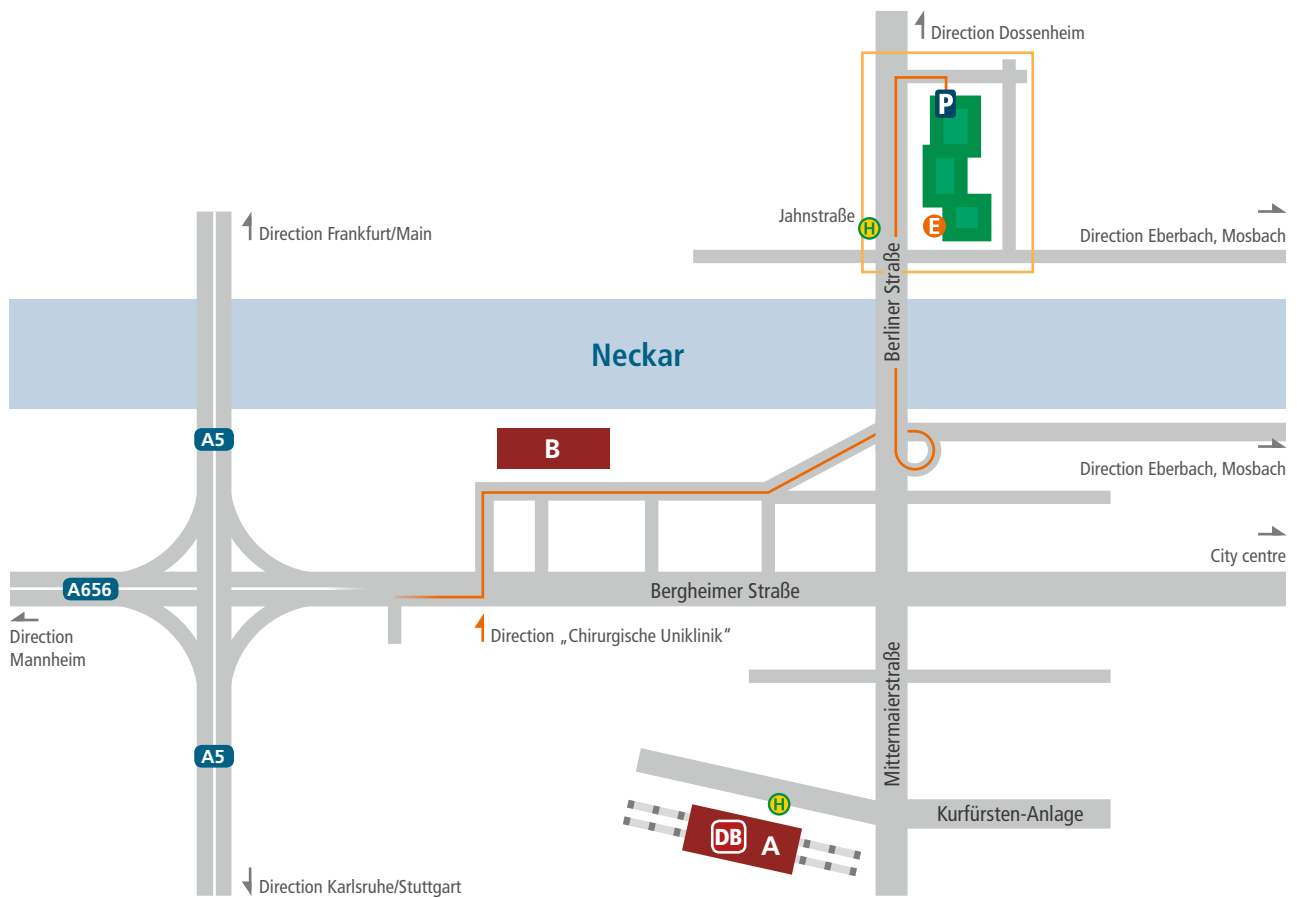

How to find us

Headquarters HeidelbergCement AG
Berliner Straße 6

- A** Central railway station Heidelberg
- B** Hotel „Marriott“
- P** Underground car park
- E** Main entrance
- L** Supplier entrance (delivery address)
- H** Tram stop
Tramline 21
Tramline 24