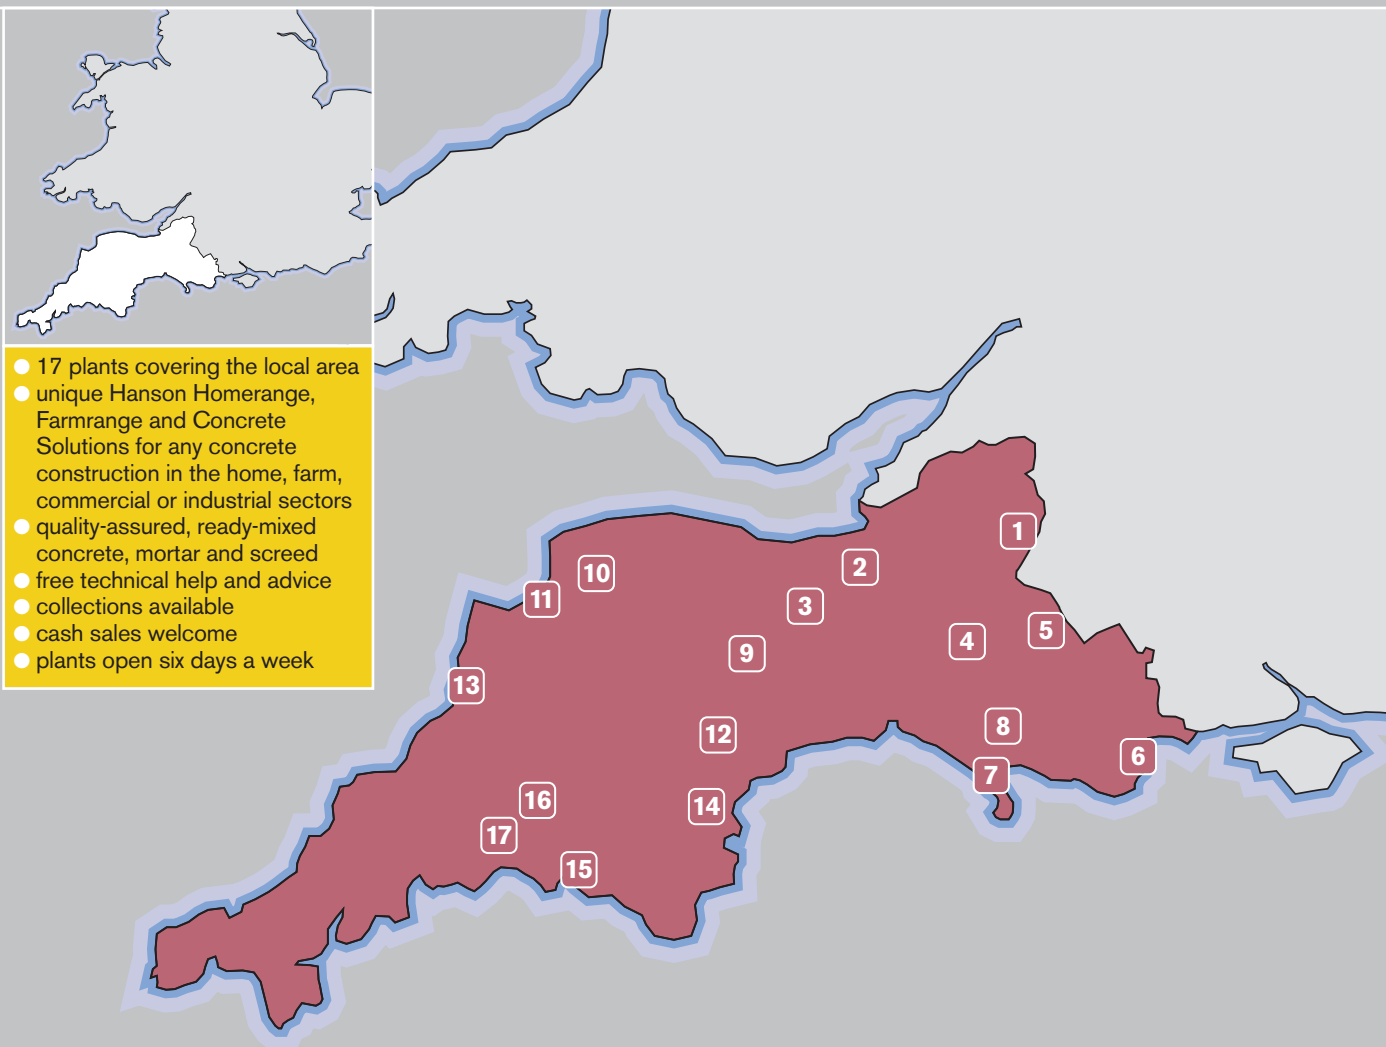

Hanson Concrete – a national business with a local focus

From 17 production plants across the south west, Hanson Concrete produces quality-assured, ready-mixed concrete designed to suit any application.

Hanson Concrete south west

- 17 plants covering the local area
- unique Hanson Homorange, Farmrange and Concrete Solutions for any concrete construction in the home, farm, commercial or industrial sectors
- quality-assured, ready-mixed concrete, mortar and screed
- free technical help and advice
- collections available
- cash sales welcome
- plants open six days a week

PLACING AN ORDER

■ South west plants and order numbers

1 Frome 01373 463491	7 Weymouth 0845 6088 904	13 Bude 0845 6088 902
2 Bridgwater 0845 6088 903	8 Dorchester 0845 6088 904	14 Newton Abbot 0845 6088 901
3 Taunton 0845 6088 903	9 Tiverton 01884 253328	15 Plymouth 0845 1206 316
4 Yeovil 01935 474761	10 Barnstaple 01271 323698	16 Gunnislake 0845 1206 316
5 Todber 01258 820425	11 Appledore 0845 6088 902	17 Liskeard 01579 343182
6 Bournemouth 0845 6088 900	12 Exeter 0845 6088 901	