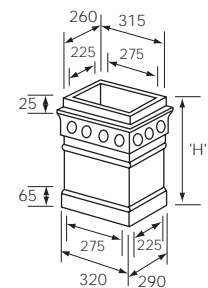

Louvres, Louvre Tops & Bases

list no.	description	height	base		top					
		H	A	B	C	D	E	F	G	
5 *	Louvre Insert	450	100 dia	135 dia	200 dia	295 dia	75	90	110	
			125 dia	170 dia	-	-	-	-	-	
			145 dia	190 dia	-	-	-	-	-	
			170 dia	205 dia	-	-	-	-	-	
11	Louvre	450, 600, 750 900, 1050, 1200 1500, 1800	240 dia	290 dia	200 dia	295 dia	75	90	-	
12 *	Capped Louvre	525 600 750 900	260 dia	290 dia	-	300 dia	110	90	-	
13 *	Capped Louvre Insert	525	100 dia	135 dia	-	300 dia	110	90	110	
			125 dia	170 dia	-	-	-	-	-	
			145 dia	190 dia	-	-	-	-	-	
			170 dia	205 dia	-	-	-	-	-	
48	Three Ring Louvre Top	370	275 dia	320 dia	200 dia	-	75	75	-	
49	Four Ring Louvre Top	440	275 dia	320 dia	200 dia	-	75	75	-	
50	Five Ring Louvre Top	510	275 dia	320 dia	200 dia	-	75	75	-	
50A	Six Ring Louvre Top	575	275 dia	320 dia	200 dia	-	75	75	-	
51	Sheffield Louvre Base	300, 375, 450 600, 750, 900	215 dia	260 dia	200 dia	245 dia	50	320 dia	-	

*see notes on pages 26 and 27 regarding limited application.

Louvre Tops & Bases

list no.	description	height	base		top			F
			A	B	C	D	E	
71	Crown Louvre Top	525	265 dia	300 dia	200 dia	265 dia	365 dia	225
72	Crown Louvre Top	375	290 dia	320 dia	225 dia	325 dia	380 dia	75
73	Louvre Top	300	265 dia	300 dia	260 dia	-	365 dia	-
74 *	Hooded Louvre Top	415	265 dia	300 dia	285 dia	-	365 dia	115
75	Louvre Base	750	250 dia	295 dia	215 dia	250 dia	310 dia	45
106 *	Three Ring Louvre Top	375			see illustrated detail			
107 *	Four Ring Louvre Top	450			see illustrated detail			
108 *	Five Ring Louvre Top	525			see illustrated detail			
109 *	Six Ring Louvre Top	600			see illustrated detail			
110	Ornamental Base	450			see illustrated detail			