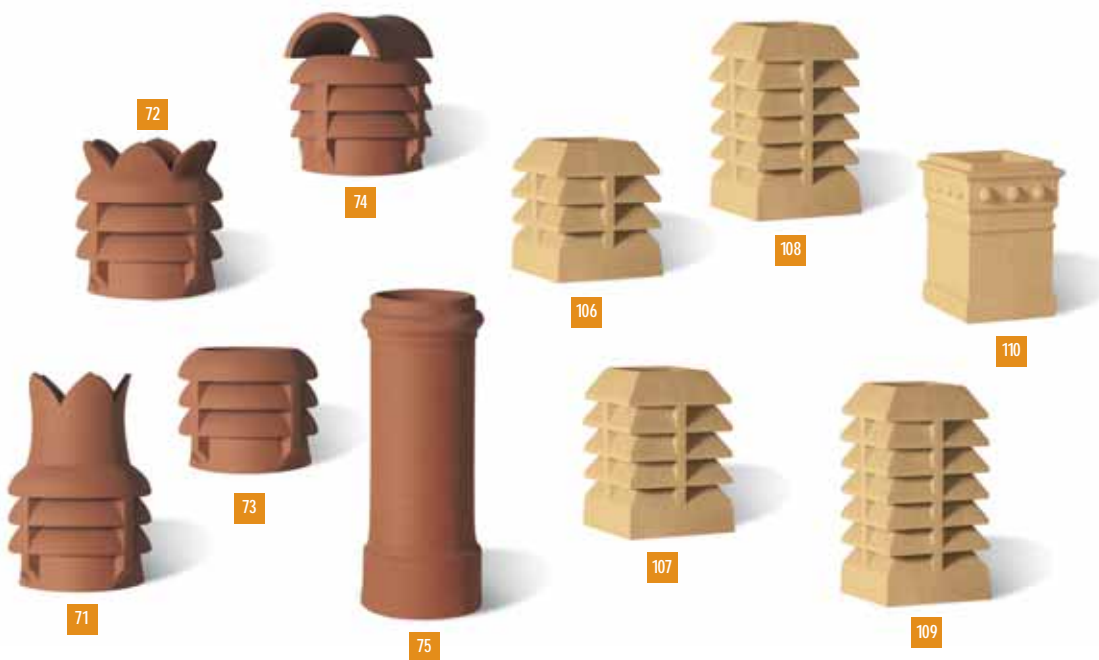

Louvres, Louvre Tops & Bases

list no.	description	height	base		top					
		H	A	B	C	D	E	F	G	
5 *	Louvre Insert	450	100 dia	135 dia	200 dia	295 dia	75	90	110	
			125 dia	170 dia	-	-	-	-	-	
			145 dia	190 dia	-	-	-	-	-	
			170 dia	205 dia	-	-	-	-	-	
11	Louvre	450, 600, 750 900, 1050, 1200 1500, 1800	240 dia	290 dia	200 dia	295 dia	75	90	-	
12 *	Capped Louvre	525 600 750 900	260 dia	290 dia	-	300 dia	110	90	-	
13 *	Capped Louvre Insert	525	100 dia	135 dia	-	300 dia	110	90	110	
			125 dia	170 dia	-	-	-	-	-	
			145 dia	190 dia	-	-	-	-	-	
			170 dia	205 dia	-	-	-	-	-	
48	Three Ring Louvre Top	370	275 dia	320 dia	200 dia	-	75	75	-	
49	Four Ring Louvre Top	440	275 dia	320 dia	200 dia	-	75	75	-	
50	Five Ring Louvre Top	510	275 dia	320 dia	200 dia	-	75	75	-	
50A	Six Ring Louvre Top	575	275 dia	320 dia	200 dia	-	75	75	-	
51	Sheffield Louvre Base	300, 375, 450 600, 750, 900	215 dia	260 dia	200 dia	245 dia	50	320 dia	-	

*see notes on pages 26 and 27 regarding limited application.

Louvre Tops & Bases

list no.	description	height	base		top			F
			A	B	C	D	E	
71	Crown Louvre Top	525	265 dia	300 dia	200 dia	265 dia	365 dia	225
72	Crown Louvre Top	375	290 dia	320 dia	225 dia	325 dia	380 dia	75
73	Louvre Top	300	265 dia	300 dia	260 dia	-	365 dia	-
74 *	Hooded Louvre Top	415	265 dia	300 dia	285 dia	-	365 dia	115
75	Louvre Base	750	250 dia	295 dia	215 dia	250 dia	310 dia	45
106 *	Three Ring Louvre Top	375			see illustrated detail			
107 *	Four Ring Louvre Top	450			see illustrated detail			
108 *	Five Ring Louvre Top	525			see illustrated detail			
109 *	Six Ring Louvre Top	600			see illustrated detail			
110	Ornamental Base	450			see illustrated detail			