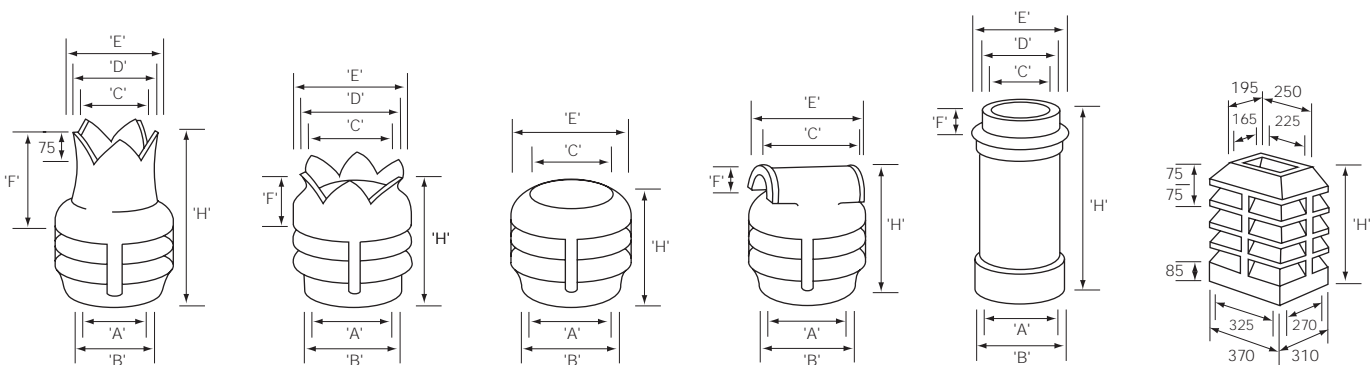

Louvres, Louvre Tops & Bases

list no.	description	height	base		top					
		H	A	B	C	D	E	F	G	
5 *	Louvre Insert	450	100 dia	135 dia	200 dia	295 dia	75	90	110	
			125 dia	170 dia	-	-	-	-	-	
			145 dia	190 dia	-	-	-	-	-	
			170 dia	205 dia	-	-	-	-	-	
11	Louvre	450, 600, 750 900, 1050, 1200 1500, 1800	240 dia	290 dia	200 dia	295 dia	75	90	-	
12 *	Capped Louvre	525 600 750 900	260 dia	290 dia	-	300 dia	110	90	-	
13 *	Capped Louvre Insert	525	100 dia	135 dia	-	300 dia	110	90	110	
			125 dia	170 dia	-	-	-	-	-	
			145 dia	190 dia	-	-	-	-	-	
			170 dia	205 dia	-	-	-	-	-	
48	Three Ring Louvre Top	370	275 dia	320 dia	200 dia	-	75	75	-	
49	Four Ring Louvre Top	440	275 dia	320 dia	200 dia	-	75	75	-	
50	Five Ring Louvre Top	510	275 dia	320 dia	200 dia	-	75	75	-	
50A	Six Ring Louvre Top	575	275 dia	320 dia	200 dia	-	75	75	-	
51	Sheffield Louvre Base	300, 375, 450 600, 750, 900	215 dia	260 dia	200 dia	245 dia	50	320 dia	-	

*see notes on pages 26 and 27 regarding limited application.

Louvre Tops & Bases

list no.	description	height	base		top			F
			A	B	C	D	E	
71	Crown Louvre Top	525	265 dia	300 dia	200 dia	265 dia	365 dia	225
72	Crown Louvre Top	375	290 dia	320 dia	225 dia	325 dia	380 dia	75
73	Louvre Top	300	265 dia	300 dia	260 dia	-	365 dia	-
74 *	Hooded Louvre Top	415	265 dia	300 dia	285 dia	-	365 dia	115
75	Louvre Base	750	250 dia	295 dia	215 dia	250 dia	310 dia	45
106 *	Three Ring Louvre Top	375			see illustrated detail			
107 *	Four Ring Louvre Top	450			see illustrated detail			
108 *	Five Ring Louvre Top	525			see illustrated detail			
109 *	Six Ring Louvre Top	600			see illustrated detail			
110	Ornamental Base	450			see illustrated detail			