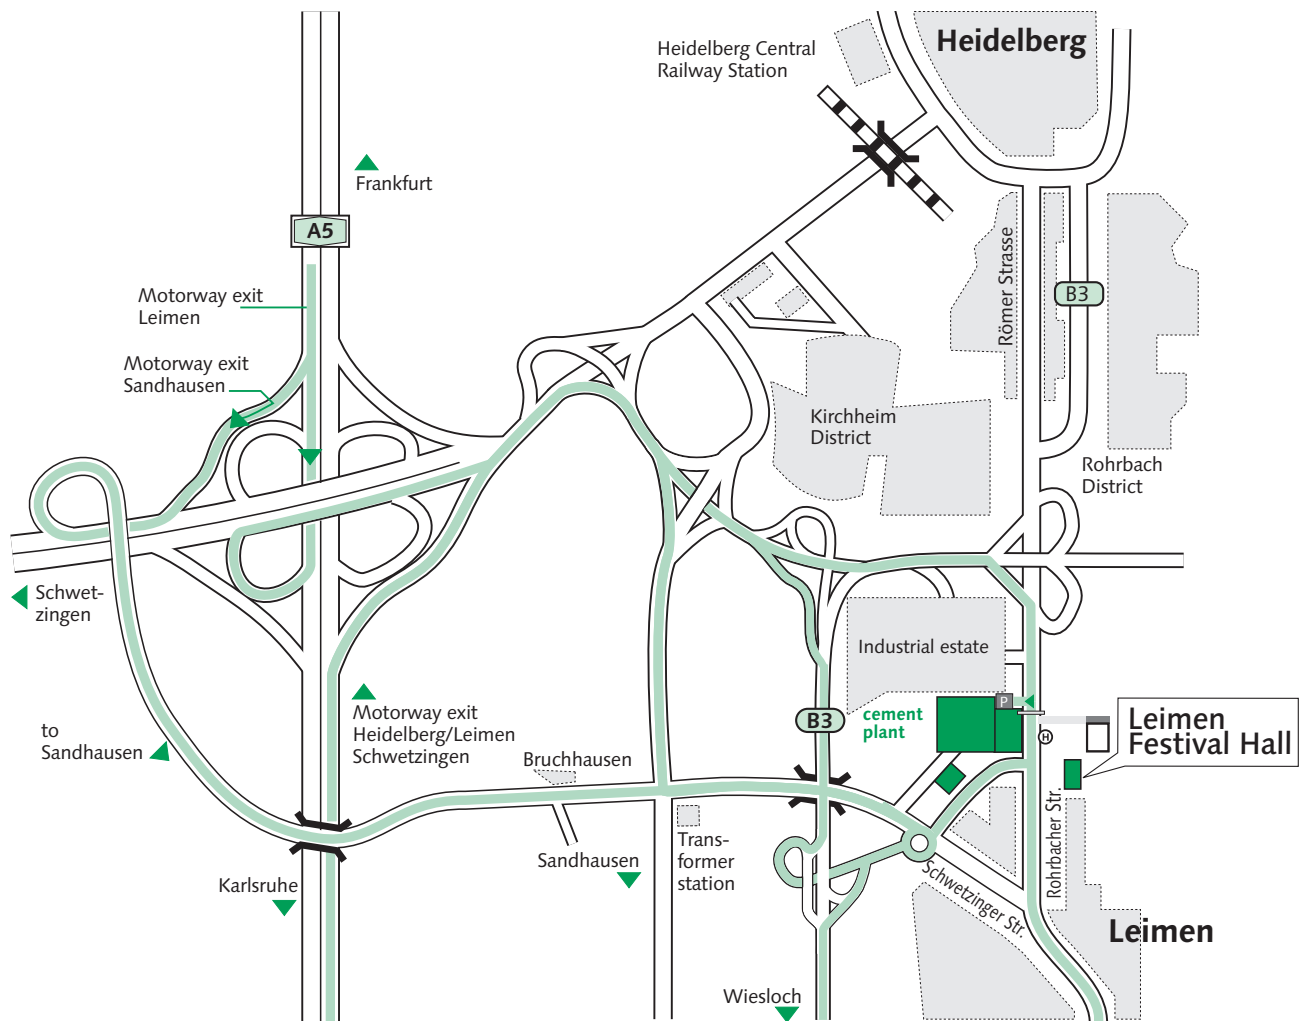

# Directions to the Annual General Meeting

## When travelling by public transport:

From Heidelberg Central Railway Station take the tram Line 24 to Rohrbach-Süd (end of Line 24); change trams to Line 23 for Leimen. Get off at the stop "Zementwerk" (cement plant).