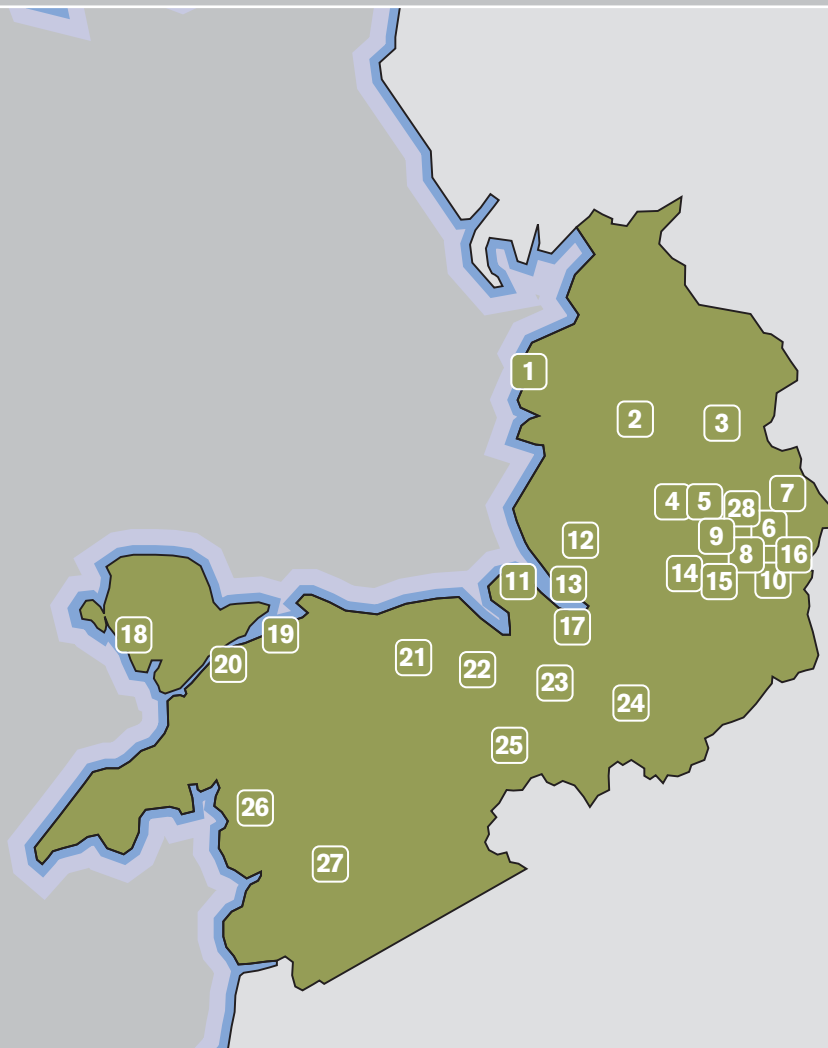

## Hanson Concrete – a national business with a local focus

From 28 production plants across the north west and north Wales  
Hanson Concrete produces quality-assured,  
ready-mixed concrete designed to suit any application.

Hanson Concrete north west and north Wales

- 28 plants covering the local area
- unique Hanson Homorange, Farmrange and Concrete Solutions for any concrete construction in the home, farm, commercial or industrial sectors
- quality-assured, ready-mixed concrete, mortar and screed
- free technical help and advice
- collections available
- cash sales welcome
- plants open Mon-Fri and Sat am

### PLACING AN ORDER

■ North west and north Wales plants and order numbers

- |                                       |  |   |
|---------------------------------------|--|---|
| 1 <b>Blackpool</b> 0845 120 5724      | 11 <b>Wallasey</b> 0845 120 5738       | 21 <b>Denbigh</b> 01745 813559          |
| 2 <b>Bamber Bridge</b> 0845 120 5722  | 12 <b>Aintree</b> 0845 120 5720        | 22 <b>Mold</b> 01352 752451             |
| 3 <b>Blackburn</b> 0845 120 5723      | 13 <b>Garston</b> 0151 4276567         | 23 <b>Chester</b> 0845 120 5740         |
| 4 <b>Wigan</b> 0845 120 5736          | 14 <b>Warrington</b> 01925 572965      | 24 <b>Winsford</b> 01606 592172         |
| 5 <b>Westhoughton</b> 0845 120 5734   | 15 <b>Altrincham</b> 0845 120 5721     | 25 <b>Wrexham</b> 01978 356244          |
| 6 <b>Miles Platting</b> 0845 120 5729 | 16 <b>Stockport</b> 0161 4285426       | 26 <b>Minffordd</b> 01766 770178        |
| 7 <b>Oldham</b> 0845 120 5730         | 17 <b>Ellesmere Port</b> 0845 120 5739 | 27 <b>Cemmaes Road</b> 01650 511337     |
| 8 <b>Manchester</b> 0845 120 5728     | 18 <b>Gwalchmai</b> 01407 720452       | 28 <b>Salford Supamix</b> 0800 028 3543 |
| 9 <b>Salford</b> 0845 120 5731        | 19 <b>Penmaenmawr</b> 01492 623060     |   |
| 10 <b>Bredbury</b> 0845 120 5725      | 20 <b>Bangor</b> 01248 355265          |   |