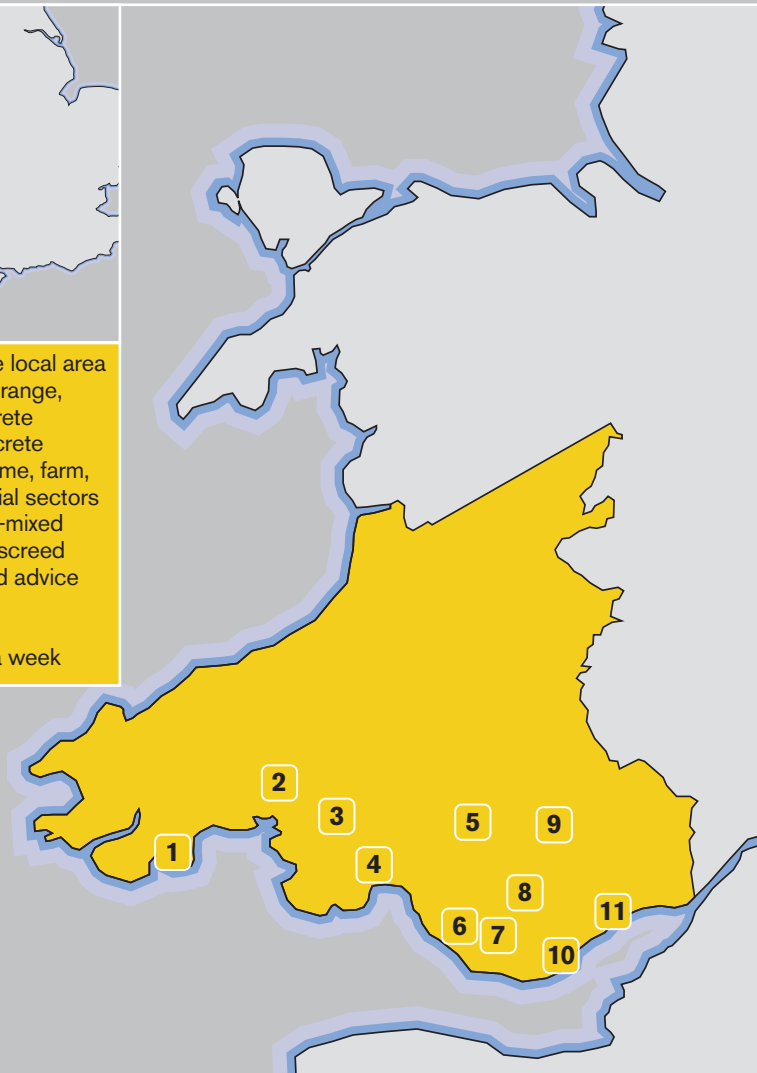

Hanson Concrete – a national business with a local focus

From 11 production plants across south Wales, Hanson Concrete produces quality-assured, ready-mixed concrete designed to suit any application.

Hanson Concrete south Wales

- 11 plants covering the local area
- unique Hanson Homerange, Farmrange and Concrete Solutions for any concrete construction in the home, farm, commercial or industrial sectors
- quality-assured, ready-mixed concrete, mortar and screed
- free technical help and advice
- collections available
- cash sales welcome
- plants open six days a week

Account manager

Kerry Dean 07967 969161

Hanson UK is one of the UK's largest suppliers of construction materials. Our products include aggregates, asphalt, ready-mixed concrete, bricks, blocks and cement. We are part of the HeidelbergCement Group, which employs 61,000 people across five continents and is the global leader in aggregates and has leading positions in cement, concrete and heavy building products.
www.hanson.com/uk