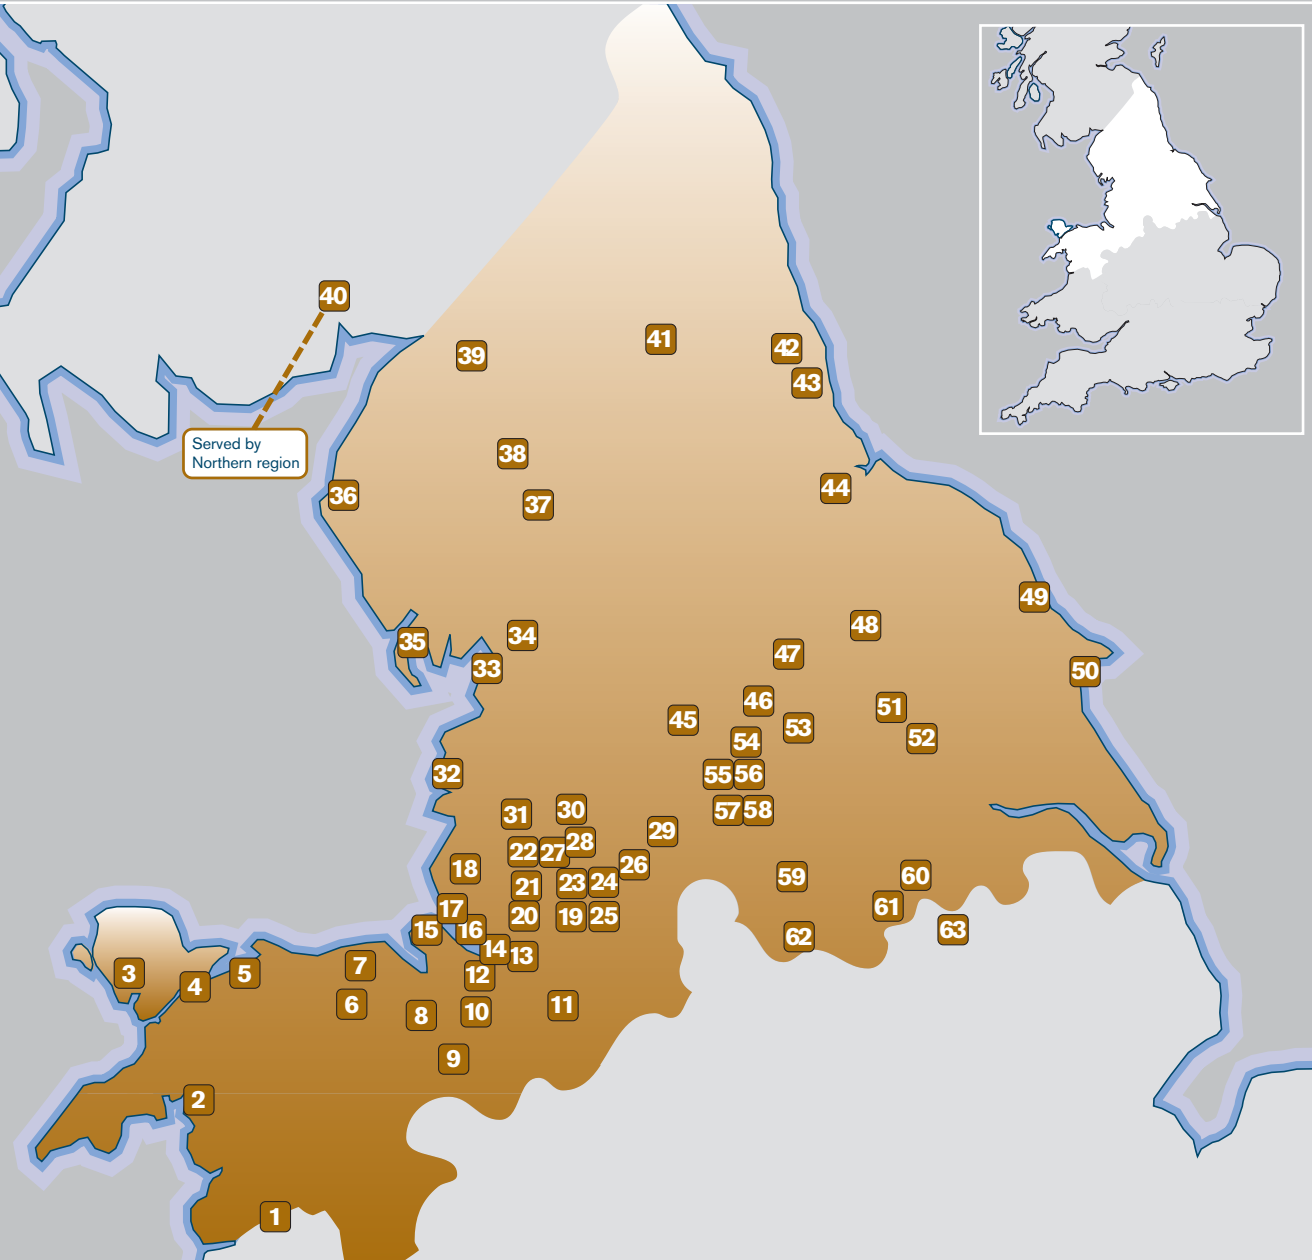

Hanson Concrete – a national business with a local focus

From 63 production plants across northern England and Wales, Hanson Concrete produces quality-assured, ready-mixed concrete designed to suit any application.

Hanson Concrete northern

- | | | | | |
|-------------------|-------------------|------------------|----------------|-----------------|
| 1 Cemmaes Road | 17 Liverpool | 33 Morecambe | 49 Scarborough | 57 Bradford 1 |
| 2 Minffordd | 18 Aintree | 34 Burton | 50 Bridlington | 58 Bradford 2 |
| 3 Gwalchmai | 19 Altrincham | 35 Dalton | 51 York | 59 Barnsley |
| 4 Bangor | 20 Warrington | 36 Egremont | 52 Ashbridge | 60 Auckley |
| 5 Penmaenmawr | 21 Winwick | 37 Shap | 53 Wetherby | 61 Rossington |
| 6 Denbigh | 22 Wigan | 38 Penrith | 54 Otley | 62 Sheffield |
| 7 Dyserth | 23 Salford | 39 Carlisle | 55 Leeds 1 | 63 Gainsborough |
| 8 Mold | 24 Manchester | 40 Dumfries | 56 Leeds 2 | |
| 9 Wrexham | 25 Stockport | 41 Hexham | | |
| 10 Chester | 26 Miles Platting | 42 Washington | | |
| 11 Winsford | 27 Bolton 1 | 43 Houghton | | |
| 12 Ellesmere Port | 28 Bolton 2 | 44 Stockton | | |
| 13 Runcorn | 29 Oldham | 45 Skipton | | |
| 14 Garston | 30 Blackburn | 46 Harrogate | | |
| 15 Wallasey | 31 Bamber Bridge | 47 Ripon | | |
| 16 Toxteth | 32 Blackpool | 48 Allerton Park | | |

contact

Clifford House, York Road, Wetherby,
West Yorkshire LS22 7NS

T 0845 120 6300 **F** 0845 120 6302

**For more information on our products
and services please visit**

www.hanson.com/uk/concrete

Hanson UK is one of the UK's largest suppliers of construction materials. Our products include aggregates, asphalt, ready-mixed concrete, bricks, blocks and cement. We are part of the HeidelbergCement Group, which employs 65,000 people across five continents and is the global leader in aggregates and has leading positions in cement, concrete and heavy building products. www.hanson.com/uk