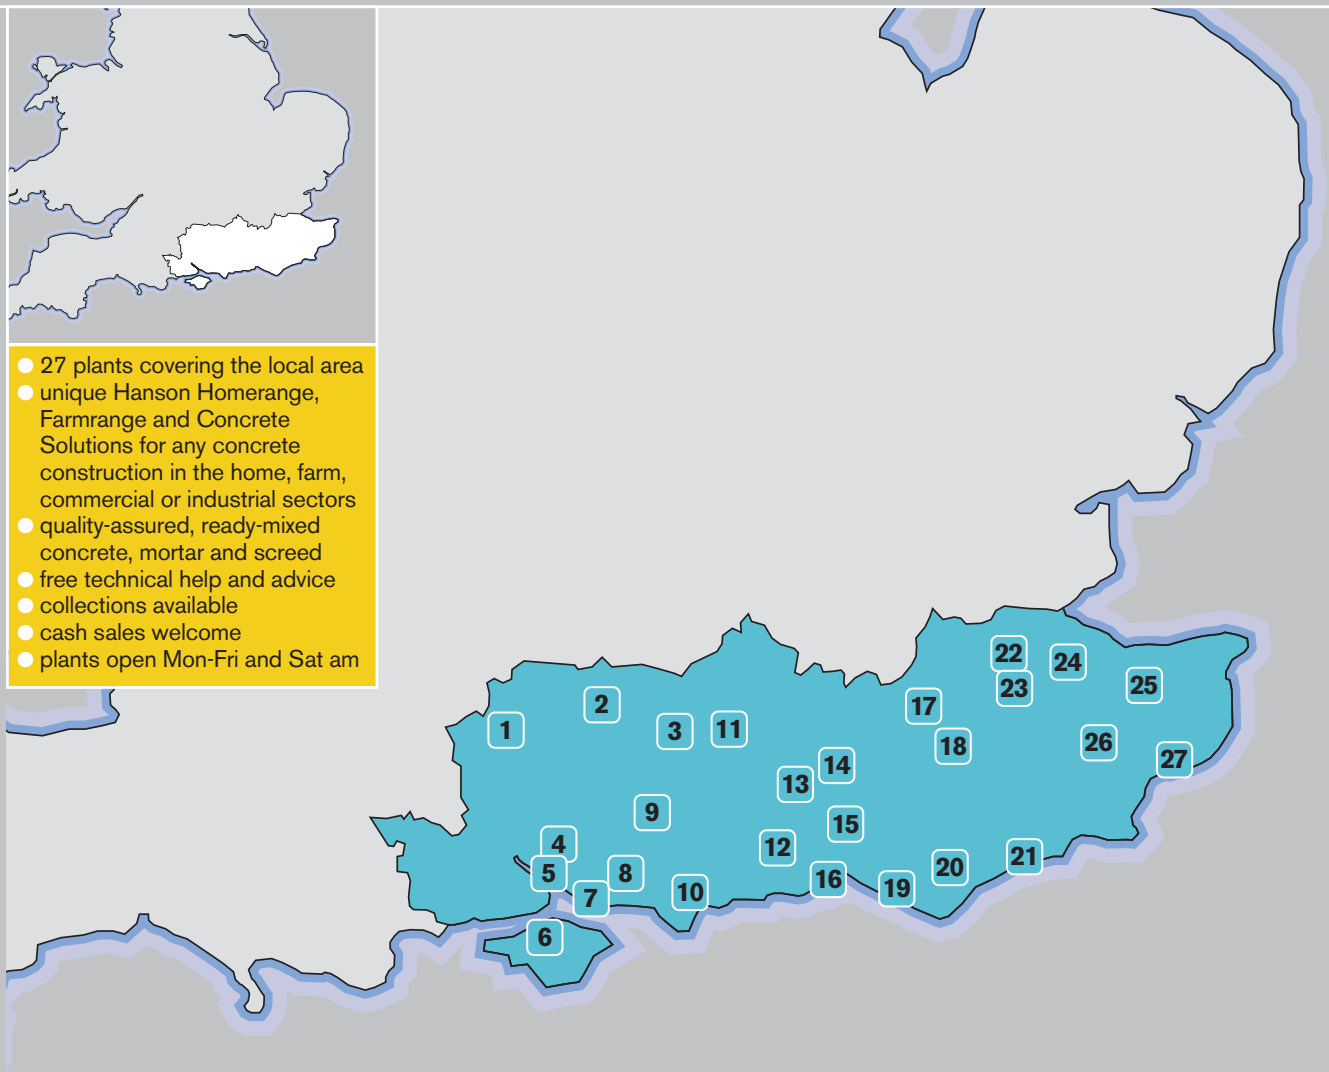

Hanson Concrete – a national business with a local focus

From 27 production plants across the south east, Hanson Concrete produces quality-assured, ready-mixed concrete designed to suit any application.

Hanson Concrete south east

- 27 plants covering the local area
- unique Hanson Homerange, Farmrange and Concrete Solutions for any concrete construction in the home, farm, commercial or industrial sectors
- quality-assured, ready-mixed concrete, mortar and screed
- free technical help and advice
- collections available
- cash sales welcome
- plants open Mon-Fri and Sat am

PLACING AN ORDER

■ South east plants and order numbers

1 Andover 01264 352730	10 Chichester 0845 712 5935	19 Newhaven 0845 758 5637
2 Basingstoke 01256 323631	11 Guildford 01483 302399	20 Hailsham 01323 442246
3 Farnham 01252 781516	12 Washington 01903 893035	21 Hastings 01424 753877
4 Chandler's Ford 02380 271084	13 Horsham 01293 615599	22 Rochester 01634 727477
5 Southampton 02380 237210	14 Crawley 01293 615599	23 Maidstone 01622 686648
6 Isle of Wight 01983 525231	15 Burgess Hill 01444 242598	24 Sittingbourne 01795 425371
7 Gosport 01329 825427	16 Shoreham 01273 439796	25 Canterbury 01227 766383
8 Havant 02392 498425	17 Sevenoaks 01732 456245	26 Ashford 01233 647202
9 Bordon 01420 488047	18 Tunbridge Wells 01892 536211	27 Folkestone 01233 647202

Mortar and screed sales

Paull Sneyd 07709 462557

Hanson UK is one of the UK's largest suppliers of construction materials. Our products include aggregates, asphalt, ready-mixed concrete, bricks, blocks and cement. We are part of the HeidelbergCement Group, which employs 61,000 people across five continents and is the global leader in aggregates and has leading positions in cement, concrete and heavy building products.
www.hanson.com/uk